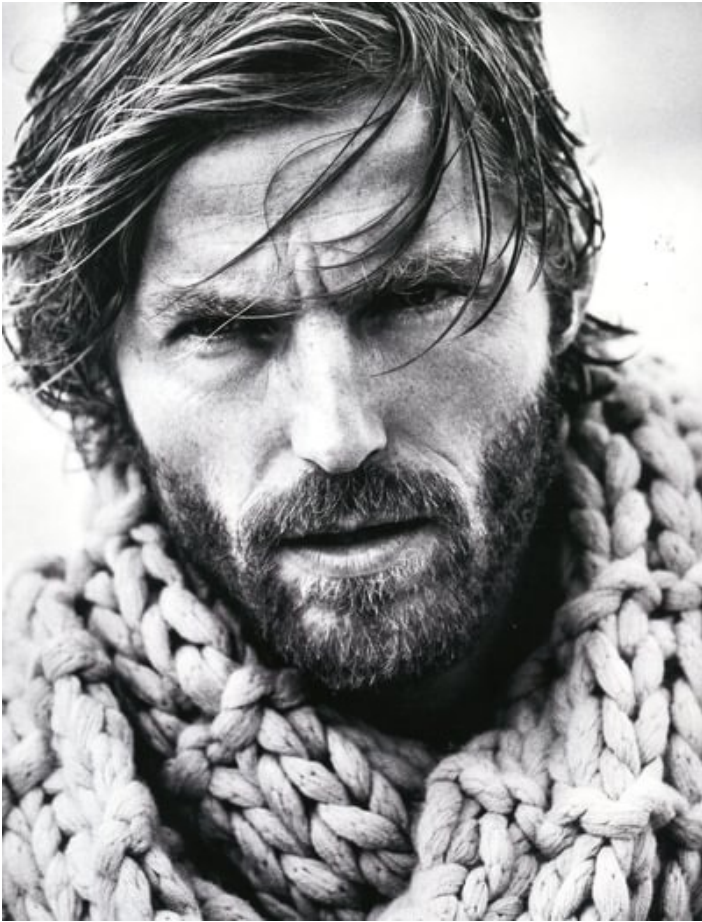

experien

**URF
YLE**

the ultimate fashion escapism.
with freedom and long,
summer days.
perfect combination?
a T-shirt with sun-faded,
colorful chinos.

A man with a beard and sunglasses, wearing a plaid shirt, a white t-shirt, and green chinos, carrying a surfboard on a beach. He is walking towards the camera.