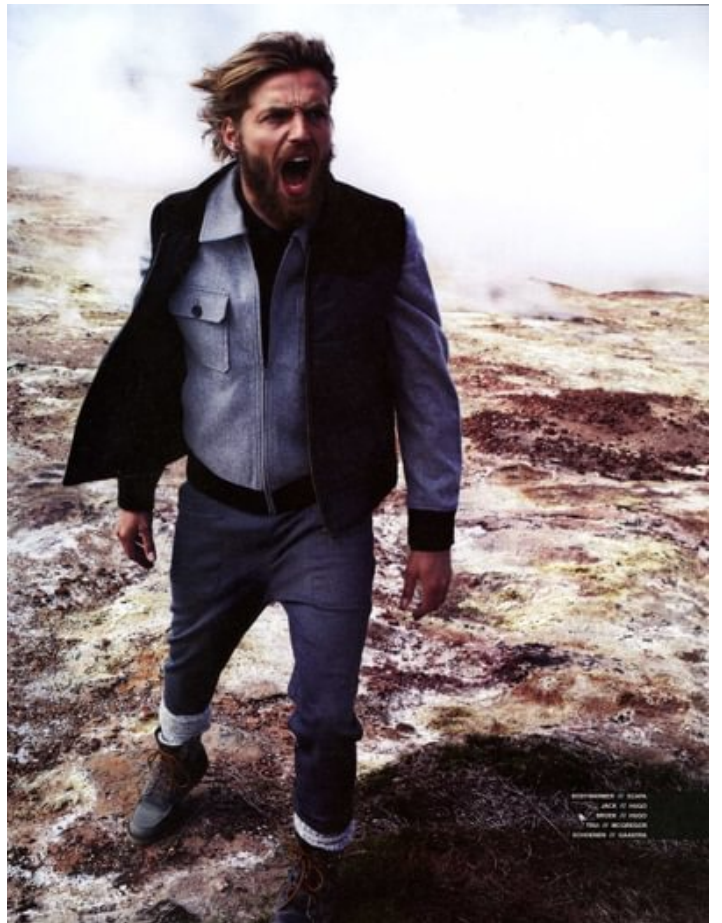

experien

**URF
YLE**

the ultimate fashion escapism.
with freedom and long,
summer days.
perfect combination?
a T-shirt with sun-faded,
colorful chinos.

A man with a beard and sunglasses, wearing a plaid shirt, a white t-shirt, and green chinos, carrying a surfboard on a beach. He is walking towards the camera.