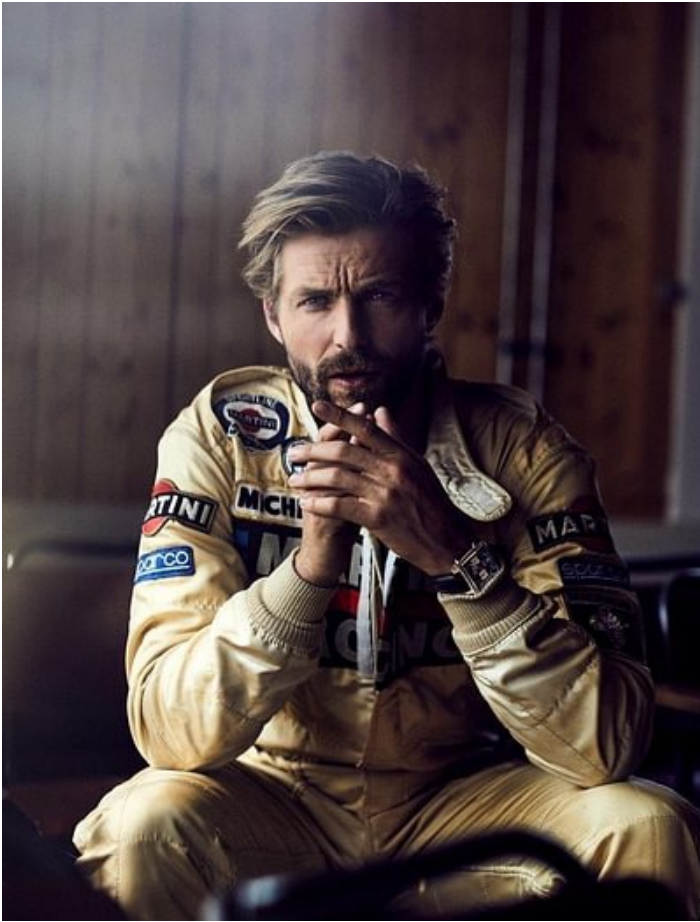

Rein Langeveld

Height: 183
Hair: Dark blond

Dress: 48r
Eyes: Blue

Bust: 98
National

Taille: 88

Hips: 98

Shoe: 44

menswear

experien

**URF
YLE**

the ultimate fashion escapism.
with freedom and long,
summer days.
perfect combination?
a T-shirt with sun-faded,
colorful chinos.

A man with a beard and sunglasses, wearing a plaid shirt, a white t-shirt, and green chinos, carrying a surfboard on a beach. He is walking towards the camera.