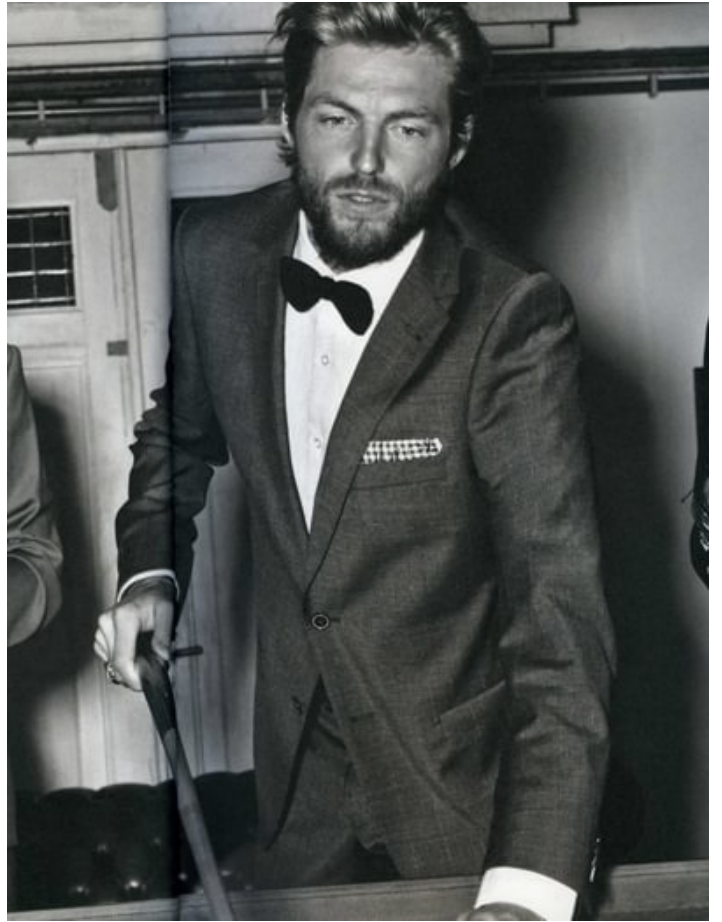

Rein Langeveld

Height: 183
Hair: Dark blond

Dress: 48r
Eyes: Blue

Bust: 98
National

Taille: 88

Hips: 98

Shoe: 44

menswear

experien

**URF
YLE**

the ultimate fashion escapism.
with freedom and long,
summer days.
perfect combination?
a T-shirt with sun-faded,
colorful chinos.

A man with a beard and sunglasses, wearing a plaid shirt, a white t-shirt, and green chinos, carrying a surfboard on a beach. He is walking towards the camera.