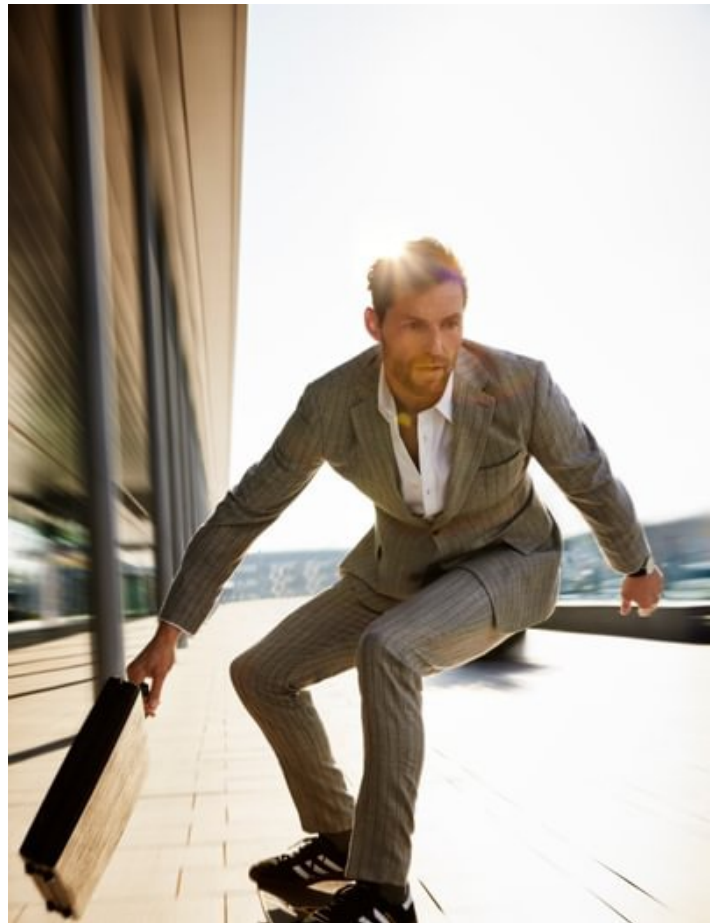

Rein Langeveld

Height: 183
Hair: Dark blond

Dress: 48r
Eyes: Blue

Bust: 98
National

Taille: 88

Hips: 98

Shoe: 44

menswear

experien

**URF
YLE**

the ultimate fashion escapism.
with freedom and long,
summer days.
perfect combination?
a T-shirt with sun-faded,
colorful chinos.

A man with a beard and sunglasses, wearing a plaid shirt, a white t-shirt, and green chinos, carrying a surfboard on a beach. He is walking towards the camera.